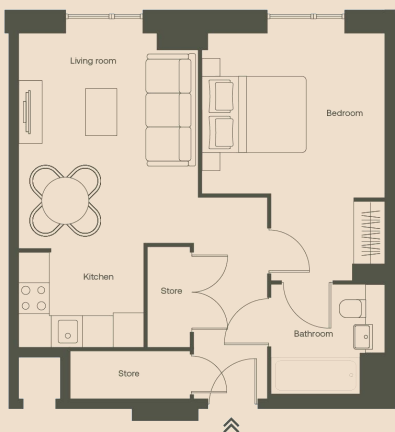

Tŷ Copr
Levels 2-7

1 Bedroom Type D:

Size: 50m² / 538.2ft²

Tŷ Ambr
Levels 1-28

Tŷ Copr
Levels 3-10

1 Bedroom Type E:

Size: 50m² / 538.2ft²

Tŷ Ambr
Levels 1-28

Tŷ Copr
Levels 1-9

1 Bedroom Type F:

Size: 55 - 59m² / 592 - 635ft²

Tŷ Copr
Levels 1-9

*We offer flexibility to decorate your apartments - terms and conditions apply

**Some of our apartments are pet friendly - terms and conditions apply

1 Bedroom Type G:

Size: 55 - 56m² / 592 - 602ft²

Tŷ Ambr
Levels 2-21

Tŷ Copr
Levels 1

1 Bedroom Type H:

Size: 56 - 62m² / 602.8 - 667.4ft²

Tŷ Ambr
Levels 14-24

Tŷ Copr
Levels 1-9