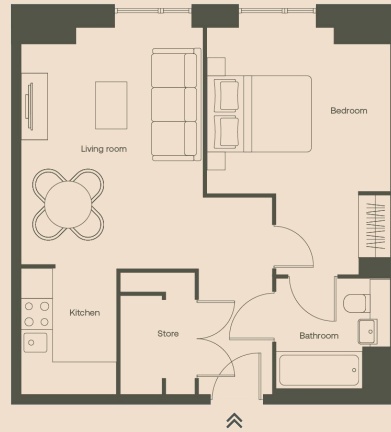

1 Bedroom Type D:

Size: 50m² / 538.2ft²

Tŷ Ambr
Levels 1-28

Tŷ Copr
Levels 3-10