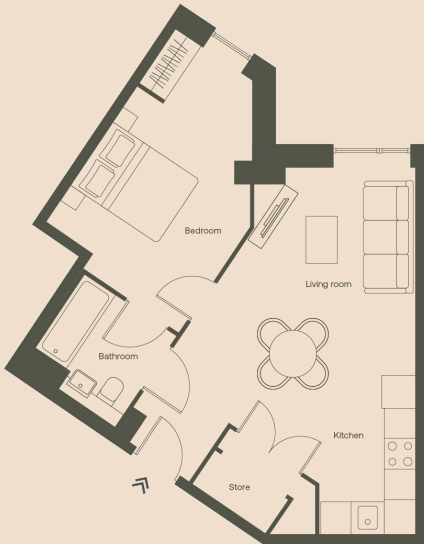

1 Bedroom Apartments

Apartment size range

50 - 62m² / 538.2ft² - 667.4ft²

EPC Rating

A & B

Good to know

- Tenants are responsible for the payment of utilities including council tax
- Free broadband
- All tenancy applications subject to referencing

1 Bedroom Type A:

Size: 50m² / 538.2ft²

Tŷ Ambr
Levels 1-21

Tŷ Copr
Levels 1-13

1 Bedroom Type B:

Size: 50m² / 538.2ft²

Tŷ Ambr
Levels 1-21

Tŷ Copr
Levels 1-23

*We offer flexibility to decorate your apartments - terms and conditions apply

**Some of our apartments are pet friendly - terms and conditions apply

1 Bedroom Type C:

Size: 50m² / 538.2ft²

Tŷ Ambr
Levels 1-21