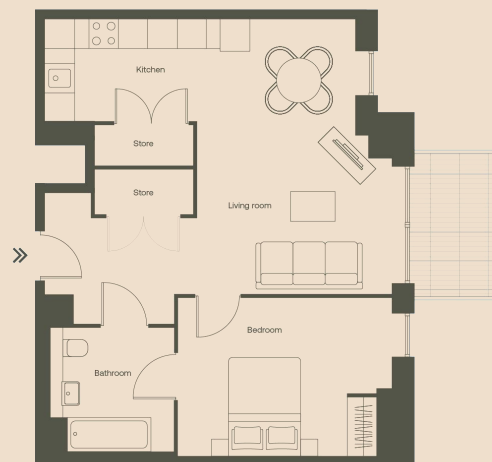

1 Bedroom Type G:

Size: 55 - 56m² / 592 - 602ft²

Tŷ Ambr
Levels 2-21

Tŷ Copr
Levels 1

1 Bedroom Type H:

Size: 56 - 62m² / 602.8 - 667.4ft²

Tŷ Ambr
Levels 14-24

Tŷ Copr
Levels 1-9

1 Bedroom Type J:

Size: 53 - 54m² / 570.5 - 581.3ft²

Tŷ Ambr
Levels 15-24

1 Bedroom Type L:

Size: 59 - 62m² / 635.1 - 667.4ft²

Tŷ Ambr
Levels 1-13

*We offer flexibility to decorate your apartments - terms and conditions apply
 **Some of our apartments are pet friendly - terms and conditions apply