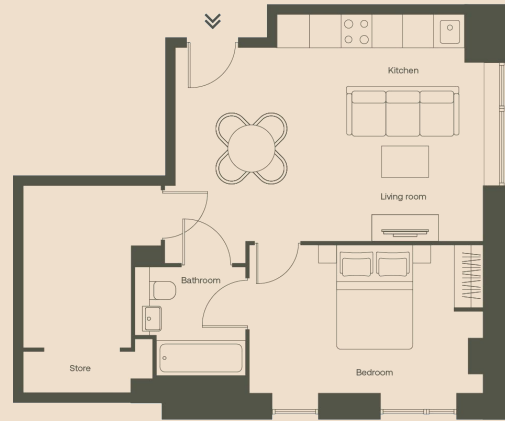

1 Bedroom Type G:

Size: 55 - 56m² / 592 - 602ft²

Tŷ Ambr
Levels 2-21

Tŷ Copr
Levels 1

1 Bedroom Type H:

Size: 56 - 62m² / 602.8 - 667.4ft²

Tŷ Ambr
Levels 14-24

Tŷ Copr
Levels 1-9

1 Bedroom Type J:

Size: 53 - 54m² / 570.5 - 581.3ft²

Tŷ Ambr
Levels 15-24

1 Bedroom Type L:

Size: 59 - 62m² / 635.1 - 667.4ft²

Tŷ Ambr
Levels 1-13

*We offer flexibility to decorate your apartments - terms and conditions apply
 **Some of our apartments are pet friendly - terms and conditions apply