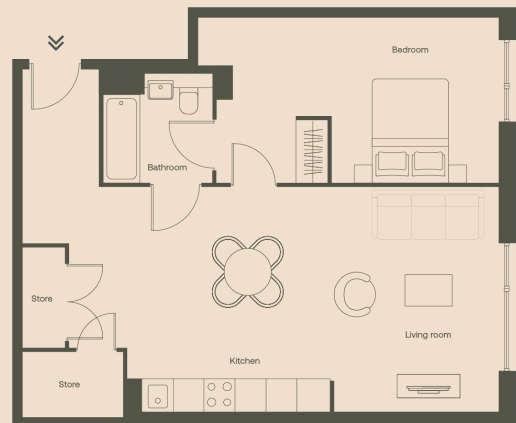

Tŷ Copr
Levels 2-7

1 Bedroom Type D:

Size: 50m² / 538.2ft²

Tŷ Ambr
Levels 1-28

Tŷ Copr
Levels 3-10

1 Bedroom Type E:

Size: 50m² / 538.2ft²

Tŷ Ambr
Levels 1-28

Tŷ Copr
Levels 1-9

1 Bedroom Type F:

Size: 55 - 59m² / 592 - 635ft²

Tŷ Copr
Levels 1-9

*We offer flexibility to decorate your apartments - terms and conditions apply

**Some of our apartments are pet friendly - terms and conditions apply