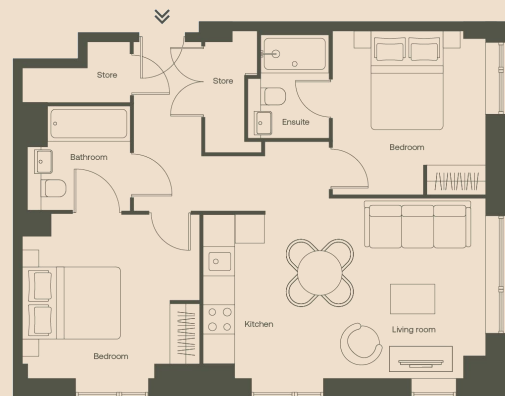

2 Bedroom Type K:

Size: 67m² / 7212ft²

Tŷ Copr
Levels 10

2 Bedroom Type L:

Size: 67m² / 7212ft²

Tŷ Copr
Levels 10

*We offer flexibility to decorate your apartments - terms and conditions apply

**Some of our apartments are pet friendly - terms and conditions apply