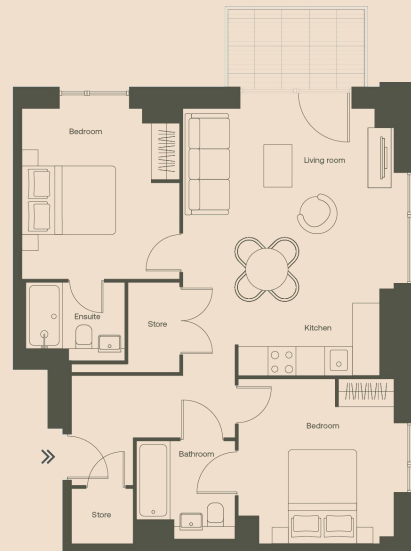

2 Bedroom Apartments

Apartment size range

59 - 75m² / 635.1ft² - 807.3ft²

EPC Rating

A & B

Good to know

- Tenants are responsible for the payment of utilities including council tax
- Free broadband
- All tenancy applications subject to referencing

Tŷ Copr
Levels 2-7

2 Bedroom Type D:

Size: 59 - 70m² / 6351 - 7535ft²

Tŷ Ambr
Levels 14-19

Tŷ Copr
Levels 2-13

2 Bedroom Type E:

Size: 70 - 75m² / 7535 - 8073ft²

Tŷ Ambr
Levels 1-21

Tŷ Copr
Levels 1-9

2 Bedroom Type F:

Size: 70m² / 7535ft²

Tŷ Copr
Levels 2-9

*We offer flexibility to decorate your apartments - terms and conditions apply
 **Some of our apartments are pet friendly - terms and conditions apply