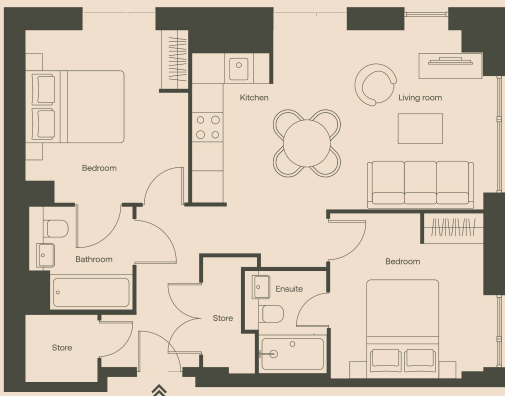

Want to book a viewing or need to find out more? Contact our team today on 02920 037 744

2 Bedroom Type G:

Size: 67m² / 7212ft²

Tŷ Copr
Levels 11-23

2 Bedroom Type H:

Size: 67m² / 7212ft²

Tŷ Copr
Levels 11-23

2 Bedroom Type K:

Size: 67m² / 7212ft²

Tŷ Copr
Levels 10

2 Bedroom Type L:

Size: 67m² / 7212ft²

Tŷ Copr
Levels 10

*We offer flexibility to decorate your apartments - terms and conditions apply

**Some of our apartments are pet friendly - terms and conditions apply