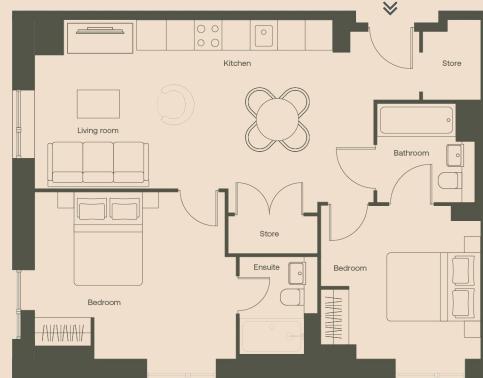

2 Bedroom Apartments

Apartment size range

59 - 75m² / 635.1ft² - 807.3ft²

EPC Rating

A & B

Good to know

- Tenants are responsible for the payment of utilities including council tax
- Free broadband
- All tenancy applications subject to referencing

2 Bedroom Type A:

Size: 59 - 70m² / 635.1 - 753.5ft²

Tŷ Ambr
Levels 1-21

Tŷ Copr
Levels 5-9

2 Bedroom Type B:

Size: 67 - 70m² / 721.2 - 753.5ft²

Tŷ Ambr
Levels 22-27

Tŷ Copr
Levels 2-7