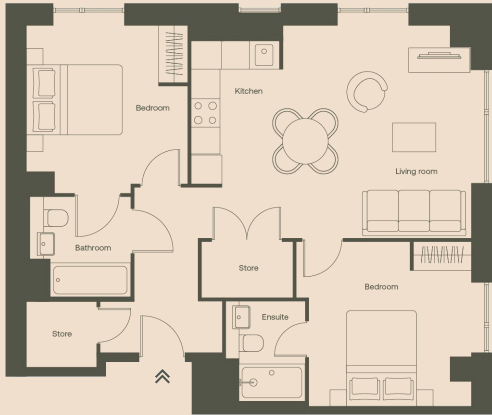

Tŷ Copr
Levels 1-9

2 Bedroom Type F:

Size: 70m² / 7535ft²

Tŷ Copr
Levels 2-9

*We offer flexibility to decorate your apartments - terms and conditions apply
 **Some of our apartments are pet friendly - terms and conditions apply

Want to book a viewing or need to find out more? Contact our team today on 02920 037 744

2 Bedroom Type G:

Size: 67m² / 7212ft²

Tŷ Copr
Levels 11-23

2 Bedroom Type H:

Size: 67m² / 7212ft²

Tŷ Copr
Levels 11-23