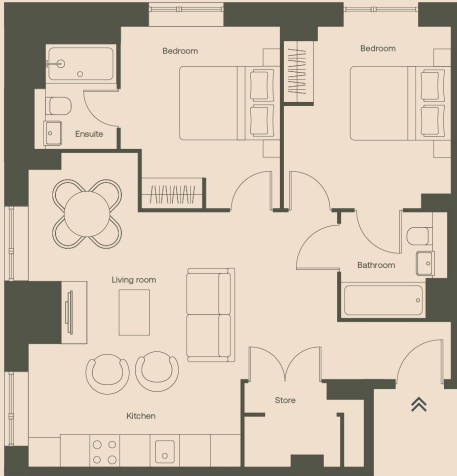

2 Bedroom Apartments

Apartment size range

59 - 75m² / 635.1ft² - 807.3ft²

EPC Rating

A & B

Good to know

- Tenants are responsible for the payment of utilities including council tax
- Free broadband
- All tenancy applications subject to referencing

2 Bedroom Type A:

Size: 59 - 70m² / 635.1 - 753.5ft²

Tŷ Ambr
Levels 1-21

Tŷ Copr
Levels 5-9

2 Bedroom Type B:

Size: 67 - 70m² / 721.2 - 753.5ft²

Tŷ Ambr
Levels 22-27

Tŷ Copr
Levels 2-7

*We offer flexibility to decorate your apartments - terms and conditions apply
 **Some of our apartments are pet friendly - terms and conditions apply

2 Bedroom Type C:

Size: 70m² / 7535ft²

Tŷ Ambr
Levels 22-27