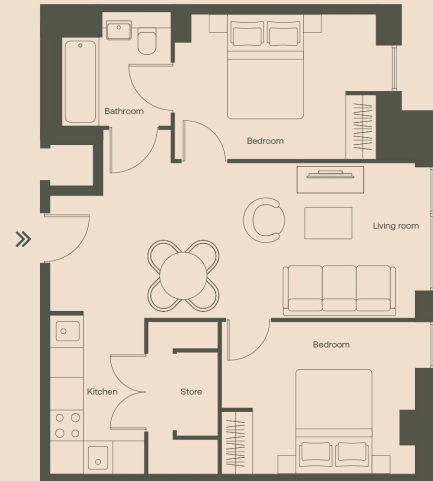

2 Bedroom Apartments

Apartment size range

59 - 75m² / 635.1ft² - 807.3ft²

EPC Rating

A & B

Good to know

- Tenants are responsible for the payment of utilities including council tax
- Free broadband
- All tenancy applications subject to referencing

*We offer flexibility to decorate your apartments - terms and conditions apply
 **Some of our apartments are pet friendly - terms and conditions apply

2 Bedroom Type C:

Size: 70m² / 7535ft²

Tŷ Ambr
Levels 22-27

Tŷ Copr
Levels 2-7

2 Bedroom Type D:

Size: 59 - 70m² / 6351 - 7535ft²

Tŷ Ambr
Levels 14-19

Tŷ Copr
Levels 2-13

2 Bedroom Type E:

Size: 70 - 75m² / 7535 - 8073ft²

Tŷ Ambr
Levels 1-21