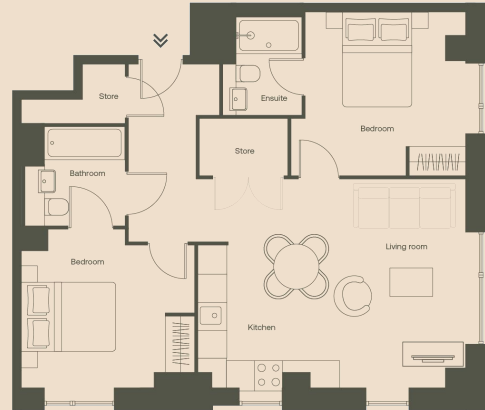

Want to book a viewing or need to find out more? Contact our team today on 02920 037 744

2 Bedroom Type G:

Size: 67m² / 7212ft²

Tŷ Copr
Levels 11-23

2 Bedroom Type H:

Size: 67m² / 7212ft²

Tŷ Copr
Levels 11-23

2 Bedroom Type K:

Size: 67m² / 7212ft²

Tŷ Copr
Levels 10

2 Bedroom Type L:

Size: 67m² / 7212ft²

Tŷ Copr
Levels 10

*We offer flexibility to decorate your apartments - terms and conditions apply

**Some of our apartments are pet friendly - terms and conditions apply