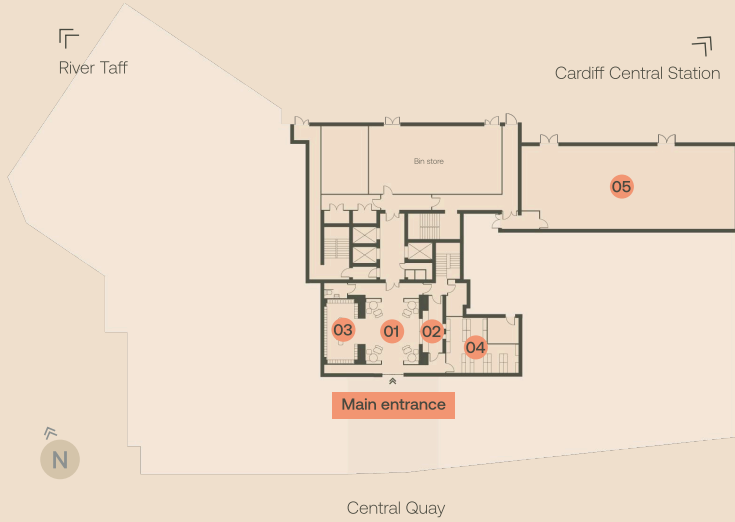

Tŷ Ambr

Ground

01	Entrance lobby	04	Parcel store
02	Concierge	05	Cycle store
03	Mailboxes		

Level 01

01	Cinema
02	Private dining suite
03	Podcast studios

Level 02

01	Snug	04	Pantry	07	Play area
02	TV lounge	05	River terrace		
03	Shuffleboard	06	Chimney terrace		

Level 03

01	Quiet zone
02	Tŷ Ambr study
03	Mezzanine workspace

*We offer flexibility to decorate your apartments - terms and conditions apply

**Some of our apartments are pet friendly - terms and conditions apply