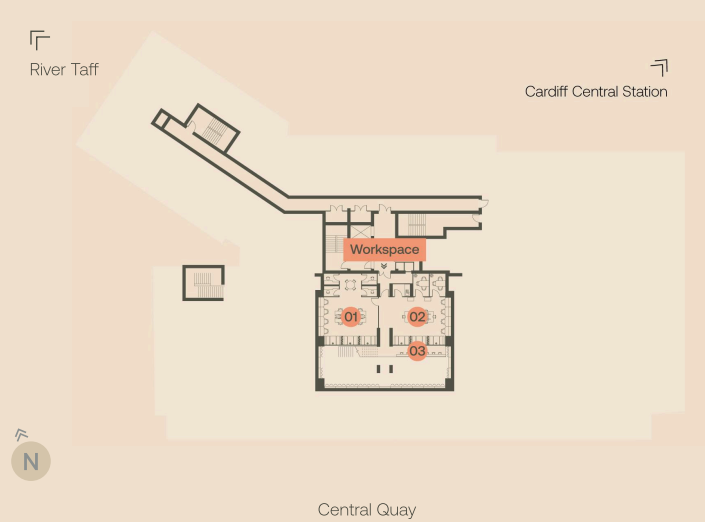

Level 02

- | | | | | | |
|----|--------------|----|-----------------|----|-----------|
| 01 | Snug | 04 | Pantry | 07 | Play area |
| 02 | TV lounge | 05 | River terrace | | |
| 03 | Shuffleboard | 06 | Chimney terrace | | |