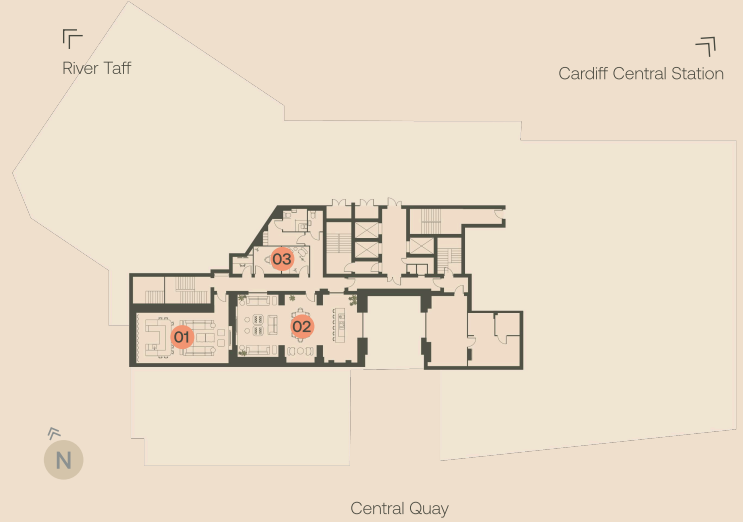

Tŷ Ambr

Ground

01	Entrance lobby	04	Parcel store
02	Concierge	05	Cycle store
03	Mailboxes		

Level 01

01	Cinema
02	Private dining suite
03	Podcast studios

Level 02

01	Snug	04	Pantry	07	Play area
02	TV lounge	05	River terrace		
03	Shuffleboard	06	Chimney terrace		

Level 03

01	Quiet zone
02	Tŷ Ambr study
03	Mezzanine workspace

*We offer flexibility to decorate your apartments - terms and conditions apply

**Some of our apartments are pet friendly - terms and conditions apply