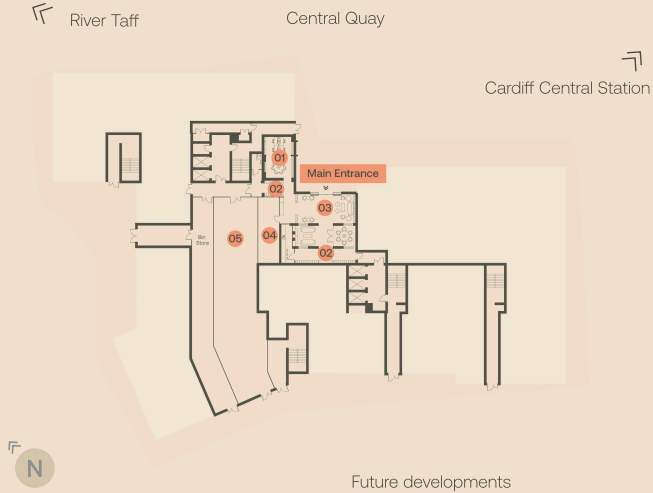

Level 02

- | | | | | | |
|----|--------------|----|-----------------|----|-----------|
| 01 | Snug | 04 | Pantry | 07 | Play area |
| 02 | TV lounge | 05 | River terrace | | |
| 03 | Shuffleboard | 06 | Chimney terrace | | |

Level 03

- | | |
|----|---------------------|
| 01 | Quiet zone |
| 02 | Tŷ Ambr study |
| 03 | Mezzanine workspace |

*We offer flexibility to decorate your apartments - terms and conditions apply

**Some of our apartments are pet friendly - terms and conditions apply

Tŷ Copr

Ground

- | | | | |
|----|----------------|----|--------------|
| 01 | Ty Copr study | 04 | Parcel store |
| 02 | Mailboxes | 05 | Cycle store |
| 03 | Entrance lobby | | |

Level 01

- | | |
|----|-------------------|
| 01 | Gym terrace |
| 02 | Spin studio |
| 03 | Double height gym |