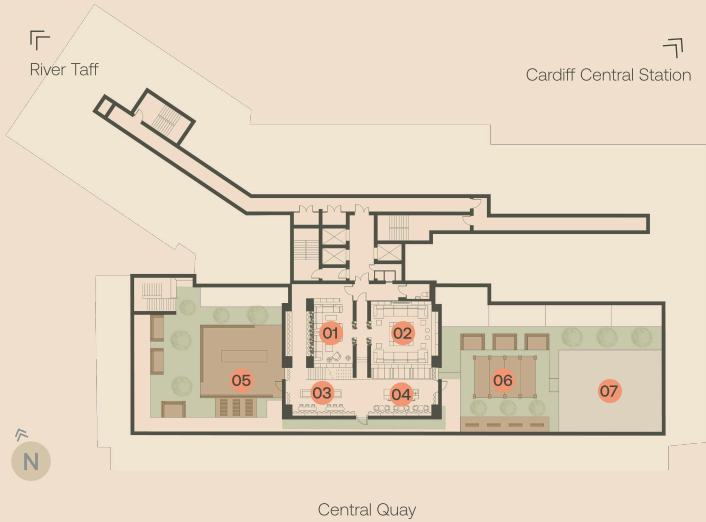

Tŷ Ambr

Ground

- | | | | |
|----|----------------|----|--------------|
| 01 | Entrance lobby | 04 | Parcel store |
| 02 | Concierge | 05 | Cycle store |
| 03 | Mailboxes | | |

Level 01

- | | |
|----|----------------------|
| 01 | Cinema |
| 02 | Private dining suite |
| 03 | Podcast studios |

Level 02

- | | | | | | |
|----|--------------|----|-----------------|----|-----------|
| 01 | Snug | 04 | Pantry | 07 | Play area |
| 02 | TV lounge | 05 | River terrace | | |
| 03 | Shuffleboard | 06 | Chimney terrace | | |