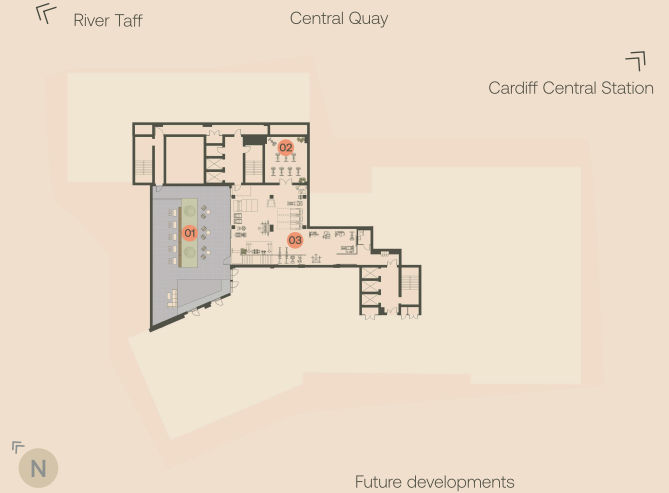

Level 02

- | | | | | | |
|----|--------------|----|-----------------|----|-----------|
| 01 | Snug | 04 | Pantry | 07 | Play area |
| 02 | TV lounge | 05 | River terrace | | |
| 03 | Shuffleboard | 06 | Chimney terrace | | |

Level 03

- | | |
|----|---------------------|
| 01 | Quiet zone |
| 02 | Tŷ Ambr study |
| 03 | Mezzanine workspace |

*We offer flexibility to decorate your apartments - terms and conditions apply

**Some of our apartments are pet friendly - terms and conditions apply

Tŷ Copr

Ground

- | | | | |
|----|----------------|----|--------------|
| 01 | Ty Copr study | 04 | Parcel store |
| 02 | Mailboxes | 05 | Cycle store |
| 03 | Entrance lobby | | |

Level 01

- | | |
|----|-------------------|
| 01 | Gym terrace |
| 02 | Spin studio |
| 03 | Double height gym |

Level 02

- | | |
|----|-----------------|
| 01 | Brewery terrace |
| 02 | The Studio |

*We offer flexibility to decorate your apartments - terms and conditions apply
 **Some of our apartments are pet friendly - terms and conditions apply