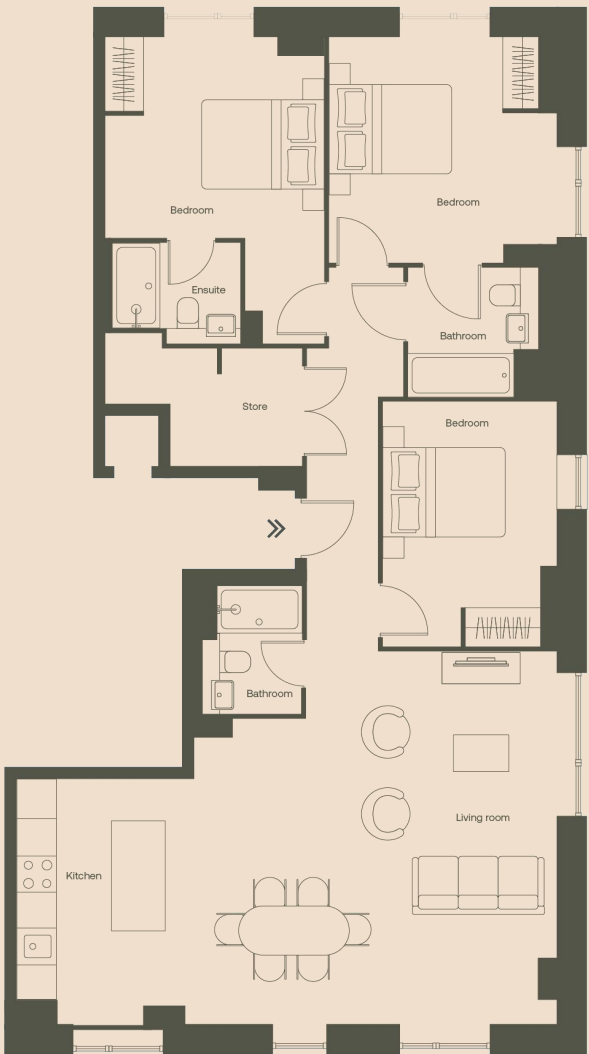

### Plots

2405, 2504, 2604, 2704, 2804

### Plots

2406, 2505, 2605, 2705, 2805

Want to book a viewing or need to find out more?  
Contact our team today on 02920 037 744

### 3 Bedroom Type A:

Size: 90 - 117m<sup>2</sup> / 9688 - 12594ft<sup>2</sup>

Ty Ambr  
Levels 25-28

Plots  
2501, 2601, 2701, 2801

### 3 Bedroom Type B:

Size: 90 - 145m<sup>2</sup> / 9688 - 15608ft<sup>2</sup>

Ty Ambr  
Level 28

Plots  
2804

Want to book a viewing or need to find out more?  
Contact our team today on 02920 037 744