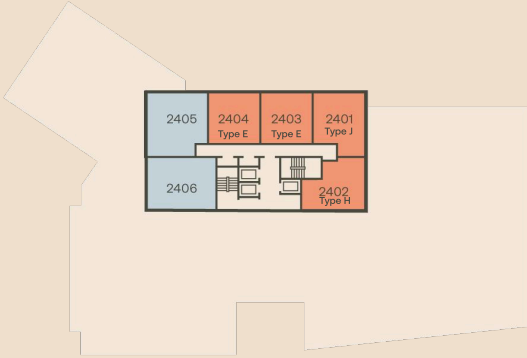

Floor 24

Floor 25

Floor 26

- 1 Bedroom
- 2 Bedroom
- 3 Bedroom

Want to book a viewing or need to find out more?
Contact our team today on 02920 037 744