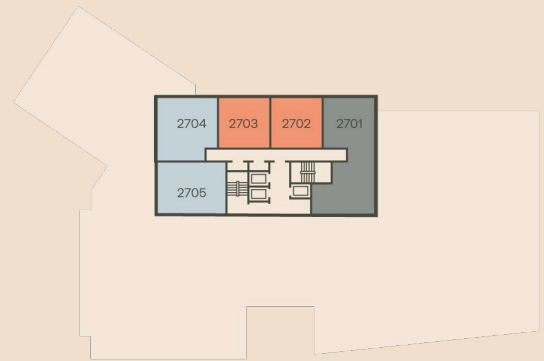

Want to book a viewing or need to find out more?  
Contact our team today on 02920 037 744

Floor 24

Floor 25

Floor 26

Floor 27

Floor 28

- 1 Bedroom
- 2 Bedroom
- 3 Bedroom

Want to book a viewing or need to find out more?  
Contact our team today on 02920 037 744

## 1 Bedroom Type E:

Size: 50m<sup>2</sup> / 538.2ft<sup>2</sup>

Tŷ Ambr  
Levels 24-28

### Plots

2404, 2403, 2503, 2502, 2603, 2602,  
2703, 2702, 2803, 2802