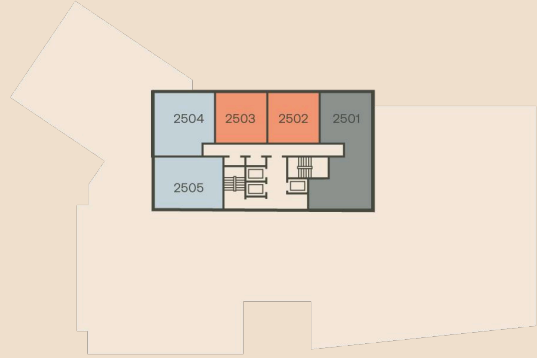

Floor 24

Floor 25

Floor 26

- 1 Bedroom
- 2 Bedroom
- 3 Bedroom

Want to book a viewing or need to find out more?
Contact our team today on 02920 037 744