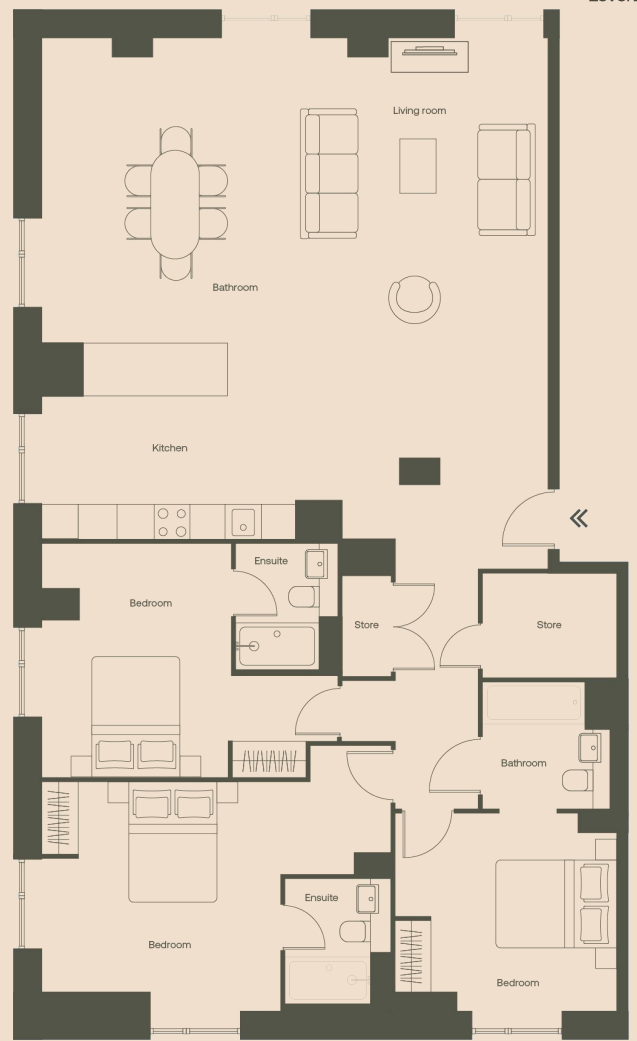

### Plots

2404, 2403, 2503, 2502, 2603, 2602,  
2703, 2702, 2803, 2802

### Plots

2405, 2504, 2604, 2704, 2804

### 3 Bedroom Type A:

Size: 90 - 117m<sup>2</sup> / 9688 - 12594ft<sup>2</sup>

Ty Ambr  
Levels 25-28

Plots  
2501, 2601, 2701, 2801

### 3 Bedroom Type B:

Size: 90 - 145m<sup>2</sup> / 9688 - 15608ft<sup>2</sup>

Ty Ambr  
Level 28

Plots  
2804

Want to book a viewing or need to find out more?  
Contact our team today on 02920 037 744