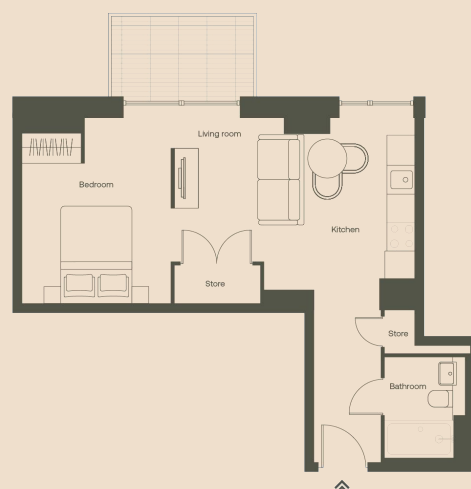

Studio Apartments

Apartment size range

37 - 52m² / 398.3ft² - 559.7ft²

EPC Rating

A & B

Good to know

- Tenants are responsible for the payment of utilities including council tax
- Free broadband
- All tenancy applications subject to referencing

Studio Type A:

Size: 52m² / 559.7ft²

Tŷ Ambr
Levels 1-2

Studio Type B:

Size: 37 - 39m² / 398.3 - 419.8ft²

Tŷ Ambr
Levels 1-21

Tŷ Copr
Levels 1-13

*We offer flexibility to decorate your apartments - terms and conditions apply

**Some of our apartments are pet friendly - terms and conditions apply

Studio Type C:

Size: 39m² / 419.8ft²

Tŷ Ambr
Levels 1-13

Tŷ Copr
Levels 2-23

Studio Type D:

Size: 39 - 42m² / 419.8 - 452.1ft²

Tŷ Ambr
Levels 2-13