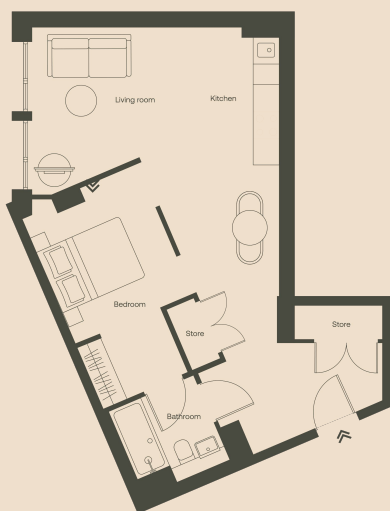

Studio Apartments

Apartment size range

37 - 52m² / 398.3ft² - 559.7ft²

EPC Rating

A & B

Good to know

- Tenants are responsible for the payment of utilities including council tax
- Free broadband
- All tenancy applications subject to referencing

Studio Type A:

Size: 52m² / 559.7ft²

Tŷ Ambr
Levels 1-2

Studio Type B:

Size: 37 - 39m² / 398.3 - 419.8ft²

Tŷ Ambr
Levels 1-21

Tŷ Copr
Levels 1-13

*We offer flexibility to decorate your apartments - terms and conditions apply

**Some of our apartments are pet friendly - terms and conditions apply

Studio Type C:

Size: 39m² / 419.8ft²

Tŷ Ambr
Levels 1-13

Tŷ Copr
Levels 2-23

Studio Type D:

Size: 39 - 42m² / 419.8 - 452.1ft²

Tŷ Ambr
Levels 2-13