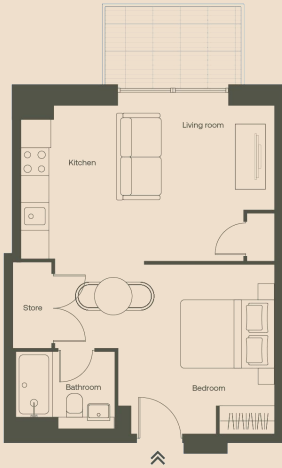

Studio Apartments

Apartment size range

37 - 52m² / 398.3ft² - 559.7ft²

EPC Rating

A & B

Good to know

- Tenants are responsible for the payment of utilities including council tax
- Free broadband
- All tenancy applications subject to referencing

Studio Type A:

Size: 52m² / 559.7ft²

Tŷ Ambr
Levels 1-2

Studio Type B:

Size: 37 - 39m² / 398.3 - 419.8ft²

Tŷ Ambr
Levels 1-21

Tŷ Copr
Levels 1-13

*We offer flexibility to decorate your apartments - terms and conditions apply

**Some of our apartments are pet friendly - terms and conditions apply

Studio Type C:

Size: 39m² / 419.8ft²

Tŷ Ambr
Levels 1-13

Tŷ Copr
Levels 2-23

Studio Type D:

Size: 39 - 42m² / 419.8 - 452.1ft²

Tŷ Ambr
Levels 2-13